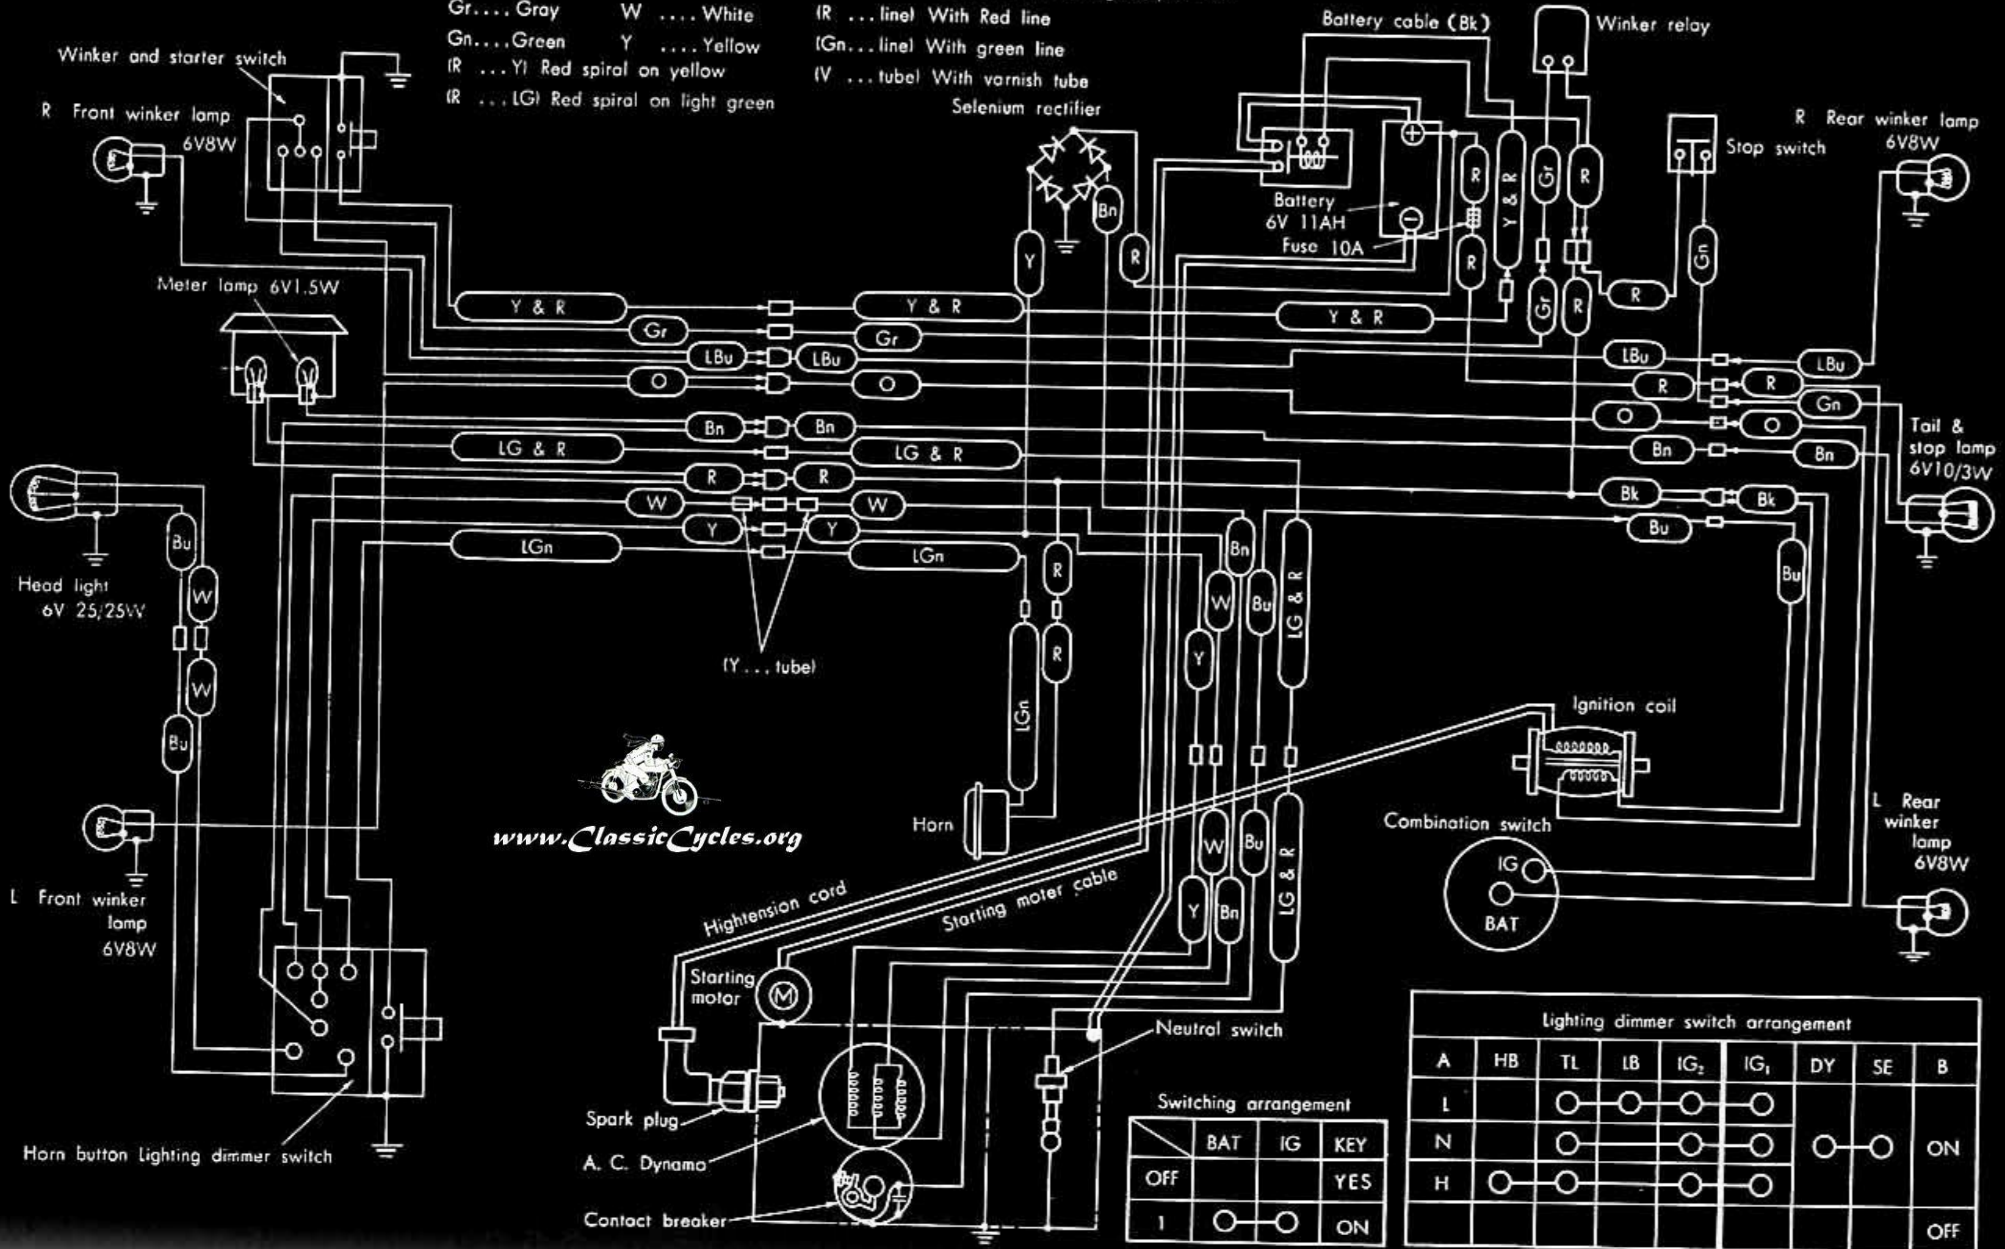

- Bk...Black LGn...light green LBU...light blue D/Br...Dark brown
 Bu...Bule O...Orange (BU...tubel) Covered with blue empire tube
 Bn...Brown R...Red (O...tubel) Covered with orange empire tube
 Gr...Gray W...White IR...line) With Red line
 Gn...Green Y...Yellow IGn...line) With green line
 IR...Y) Red spiral on yellow IV...tubel) With varnish tube

www.ClassicCycles.org

Switching arrangement

	BAT	IG	KEY
OFF			YES
I	○	○	ON

Lighting dimmer switch arrangement

A	HB	TL	LB	IG ₂	IG ₁	DY	SE	B
L		○	○	○	○			ON
N						○	○	
H	○	○						OFF

Honda C50 M Super Cub Electrical Wiring Harness Diagram Schematic